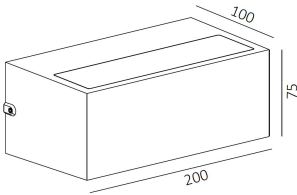

Luminaire

Downlight suitable for outdoor area

crossing: No

Warranty: 5 Years

The photograph may not match the reference exactly. Please read the product description to identify the finish.